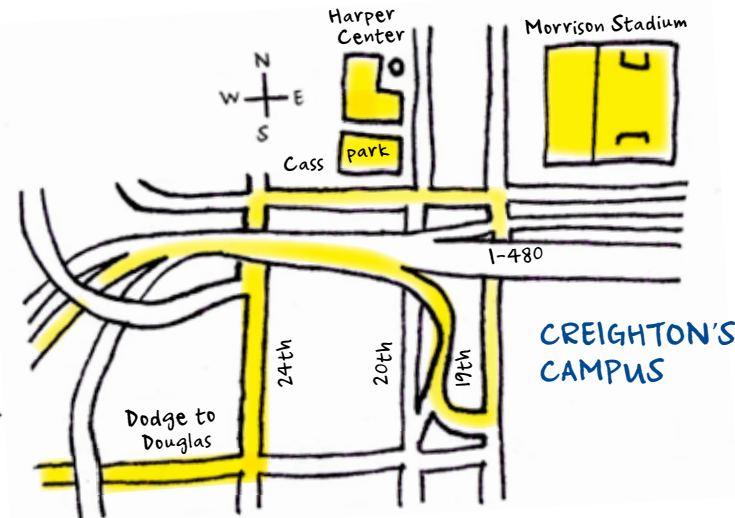

FRIDAY, APRIL 17, 2009

4th Annual Dinner at the Harper Center on Creighton's Campus

6:00 p.m. Social & Silent Auction

7:15 p.m. Dinner

Cash bar | Casual attire

April 8th is the deadline for dinner reservations

Call Mary Jo Langdon at 397-5615 with questions.

For more info visit us online at www.kicksforacure.org

For access to the parking garage proceed to 21st & Cass

For access to surface parking proceed to 20th & Cass.

SATURDAY, APRIL 18, 2009

Soccer Exhibition at Creighton's Morrison Stadium

Millard West		11:00 a.m. ← VS. →		Lincoln Southwest
USD		1:30 p.m. ← VS. →		Kansas
UNO		3:30 p.m. ← VS. →		Truman State
Iowa State		6:00 p.m. ← VS. →		Creighton

Soccer Game tickets may be purchased by calling the Creighton ticket office at 402.280.JAYS (5297).